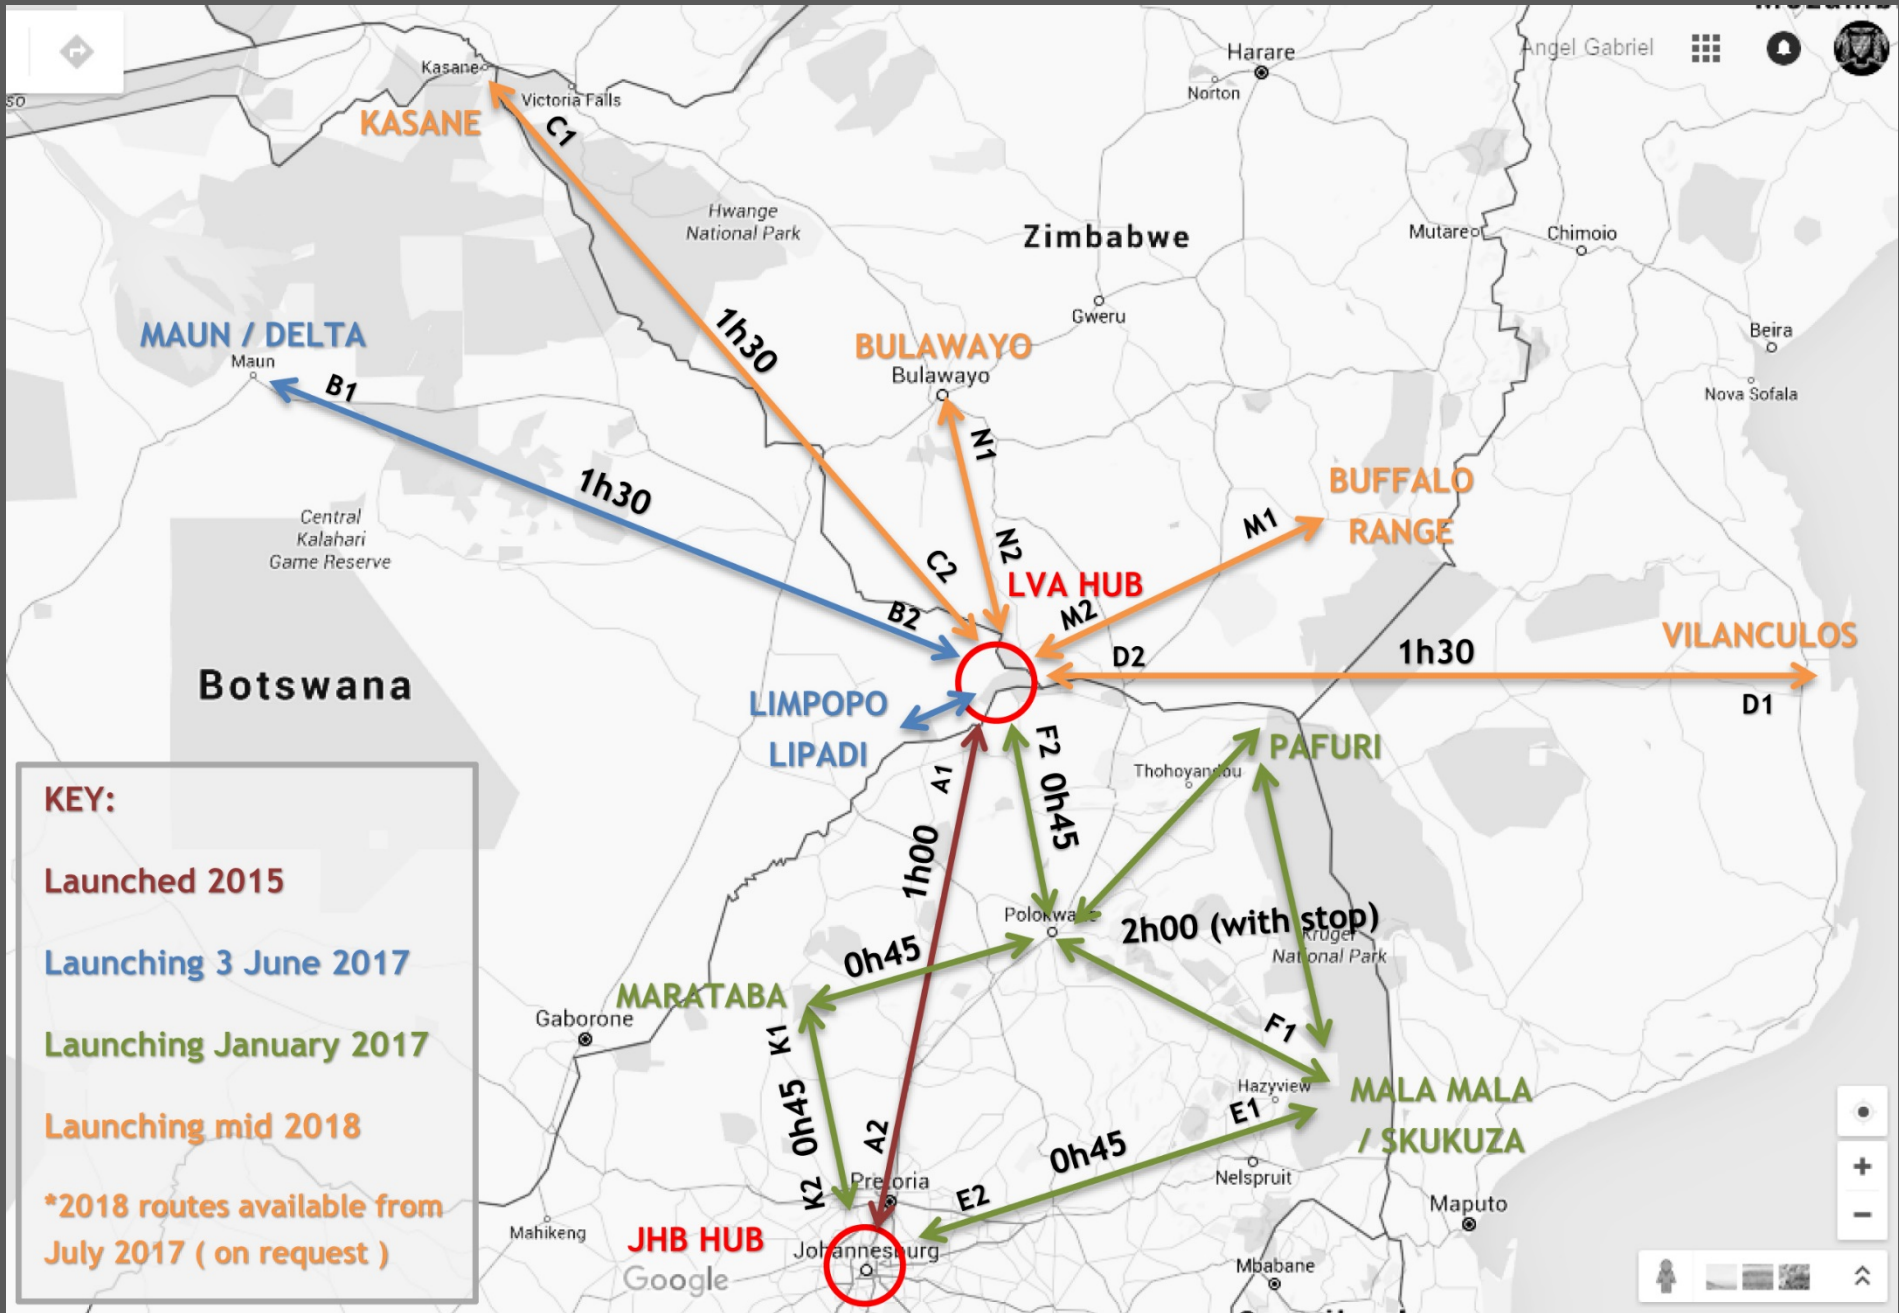

Any flight outside of the above listed routes, days and times will be considered a charter flight and quoted independently

Angel Gabriel Aeronautics - Limpopo Valley Air Taxi - Rates Chart | Rates valid till 31 December 2017 | LVAT 'Partners' qualifying for DISCOUNTED PARTNER RATES include guests visiting Mashatu or Limpopo Horse Safaris / Guests visiting any other lodges will pay NON-PARTNER RATES | See routing map for launch dates

Book NOW at: www.angelgabriel.co.za/LVAT or bookings@angelgabriel.co.za