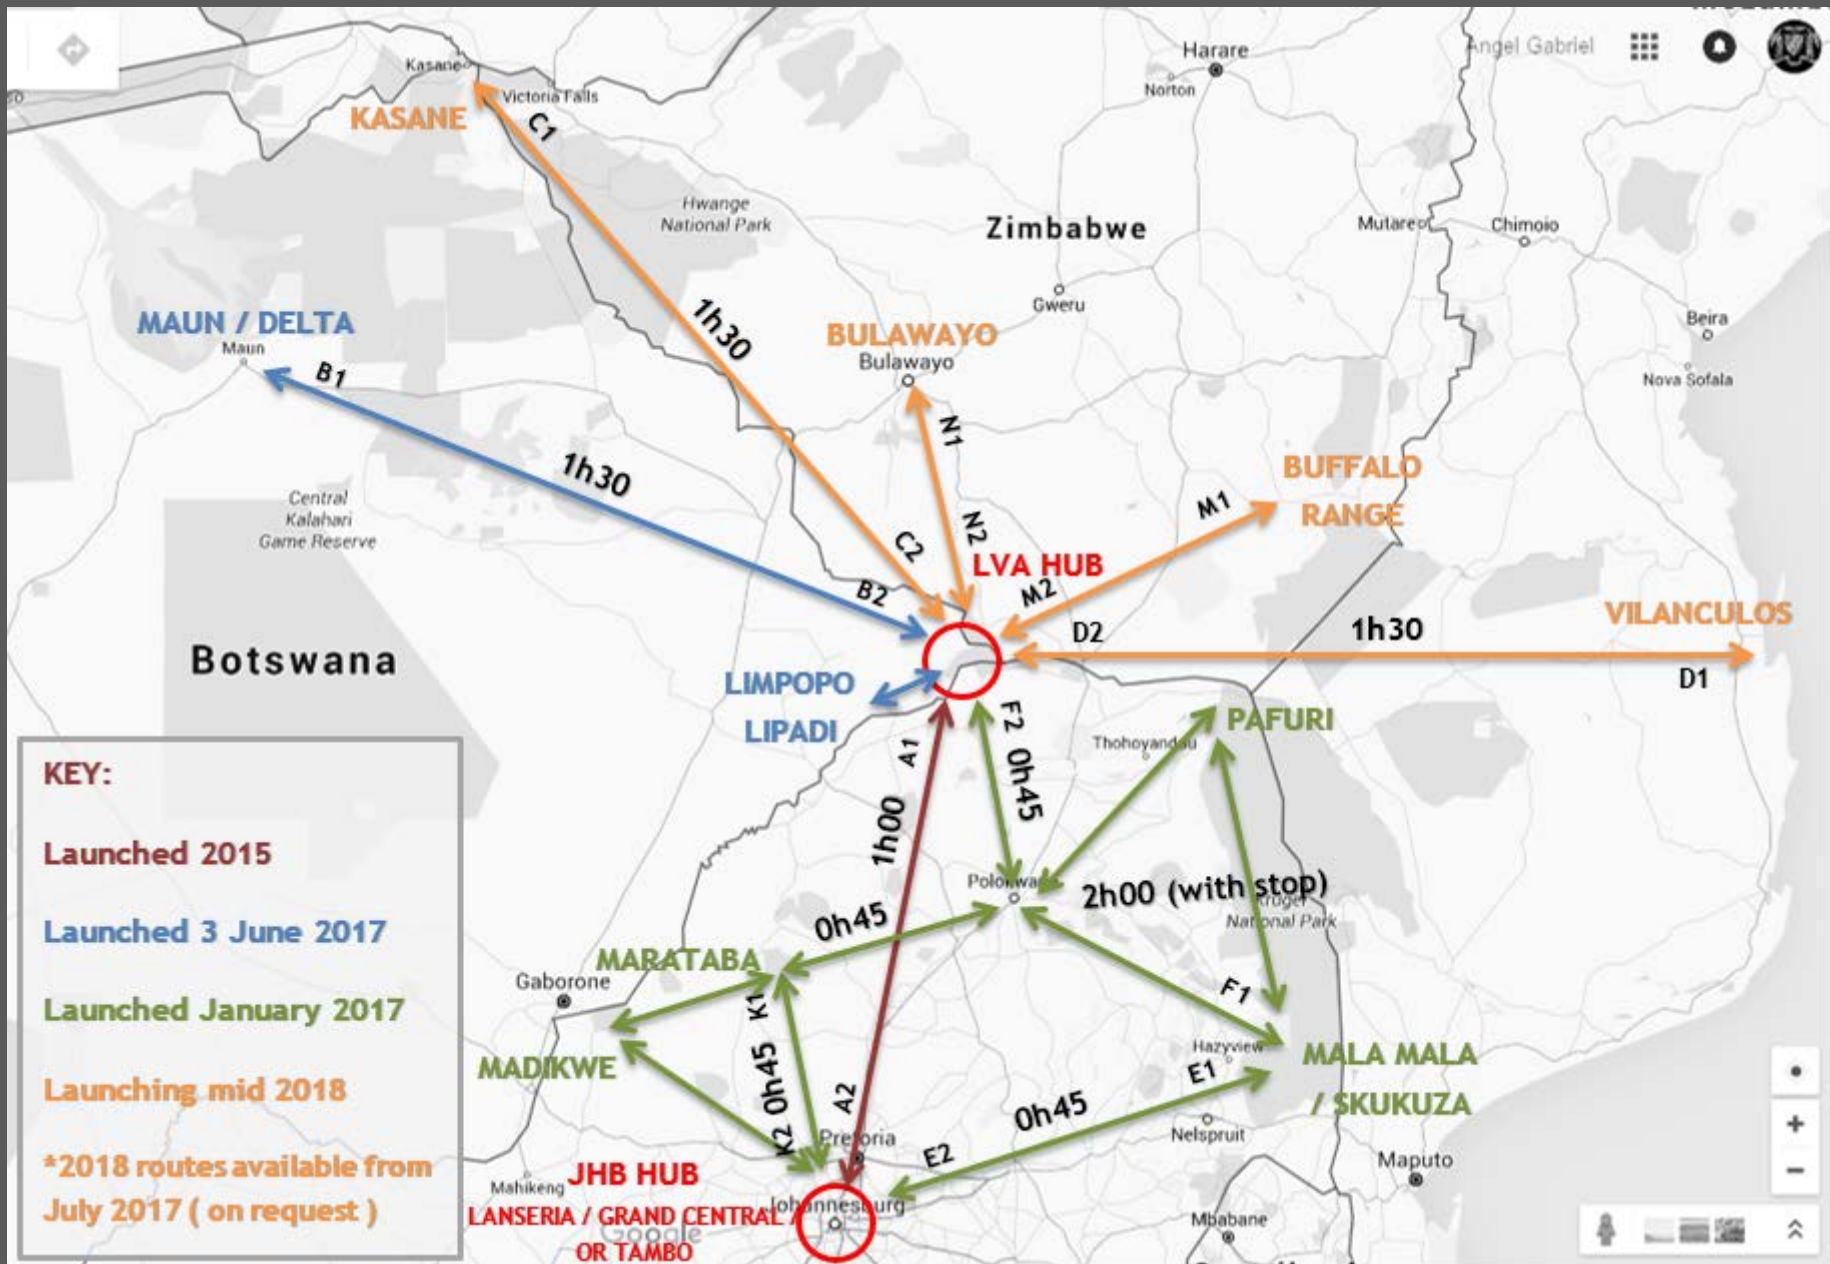

Any flight outside of the above listed routes, days and times will be considered a charter flight and quoted independently

Angel Gabriel Aeronautics - Limpopo Valley Air Taxi - Rates Chart | Rates valid till 31 December 2017 | LVAT 'Partners' qualifying for DISCOUNTED PARTNER RATES include guests visiting Mashatu or Limpopo Horse Safaris / Guests visiting any other lodges will pay NON-PARTNER RATES | See routing map for launch dates

Book NOW at: www.angelgabriel.co.za/LVAT or bookings@angelgabriel.co.za